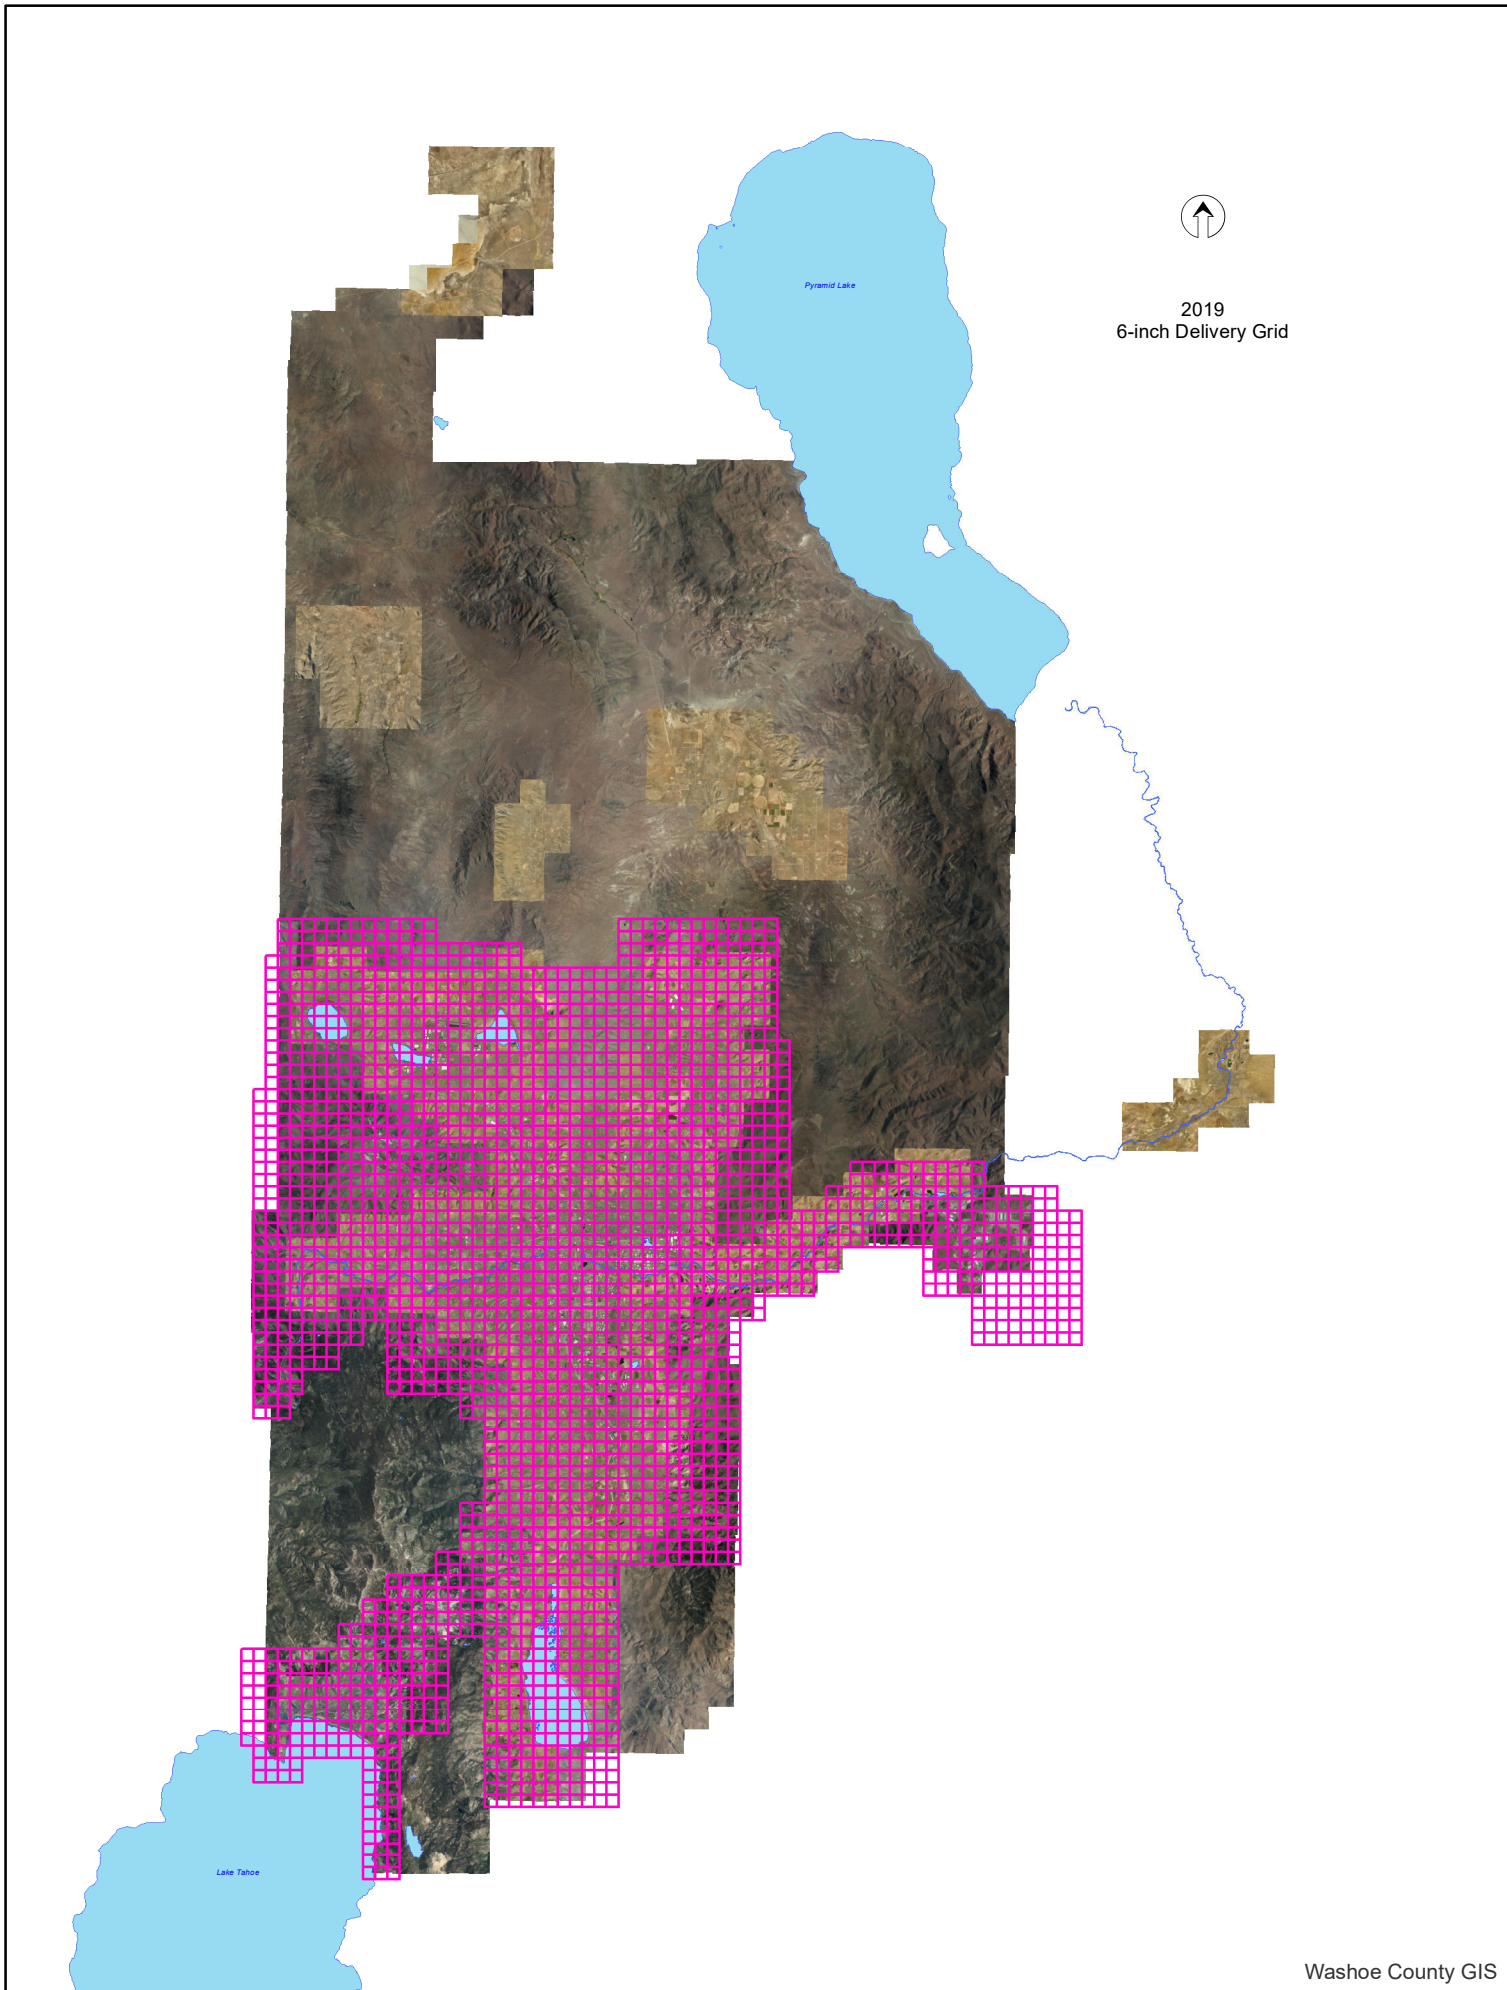

Pyramid Lake

Lake Tahoe

- NVWASH_9in_Delivery_Grid
- NVWASH-9inAP-OrthoImageFrames

As of 11/26/2019

2019
3-inch Delivery Grid

2019
6-inch Delivery Grid

2019
9-inch Delivery Grid