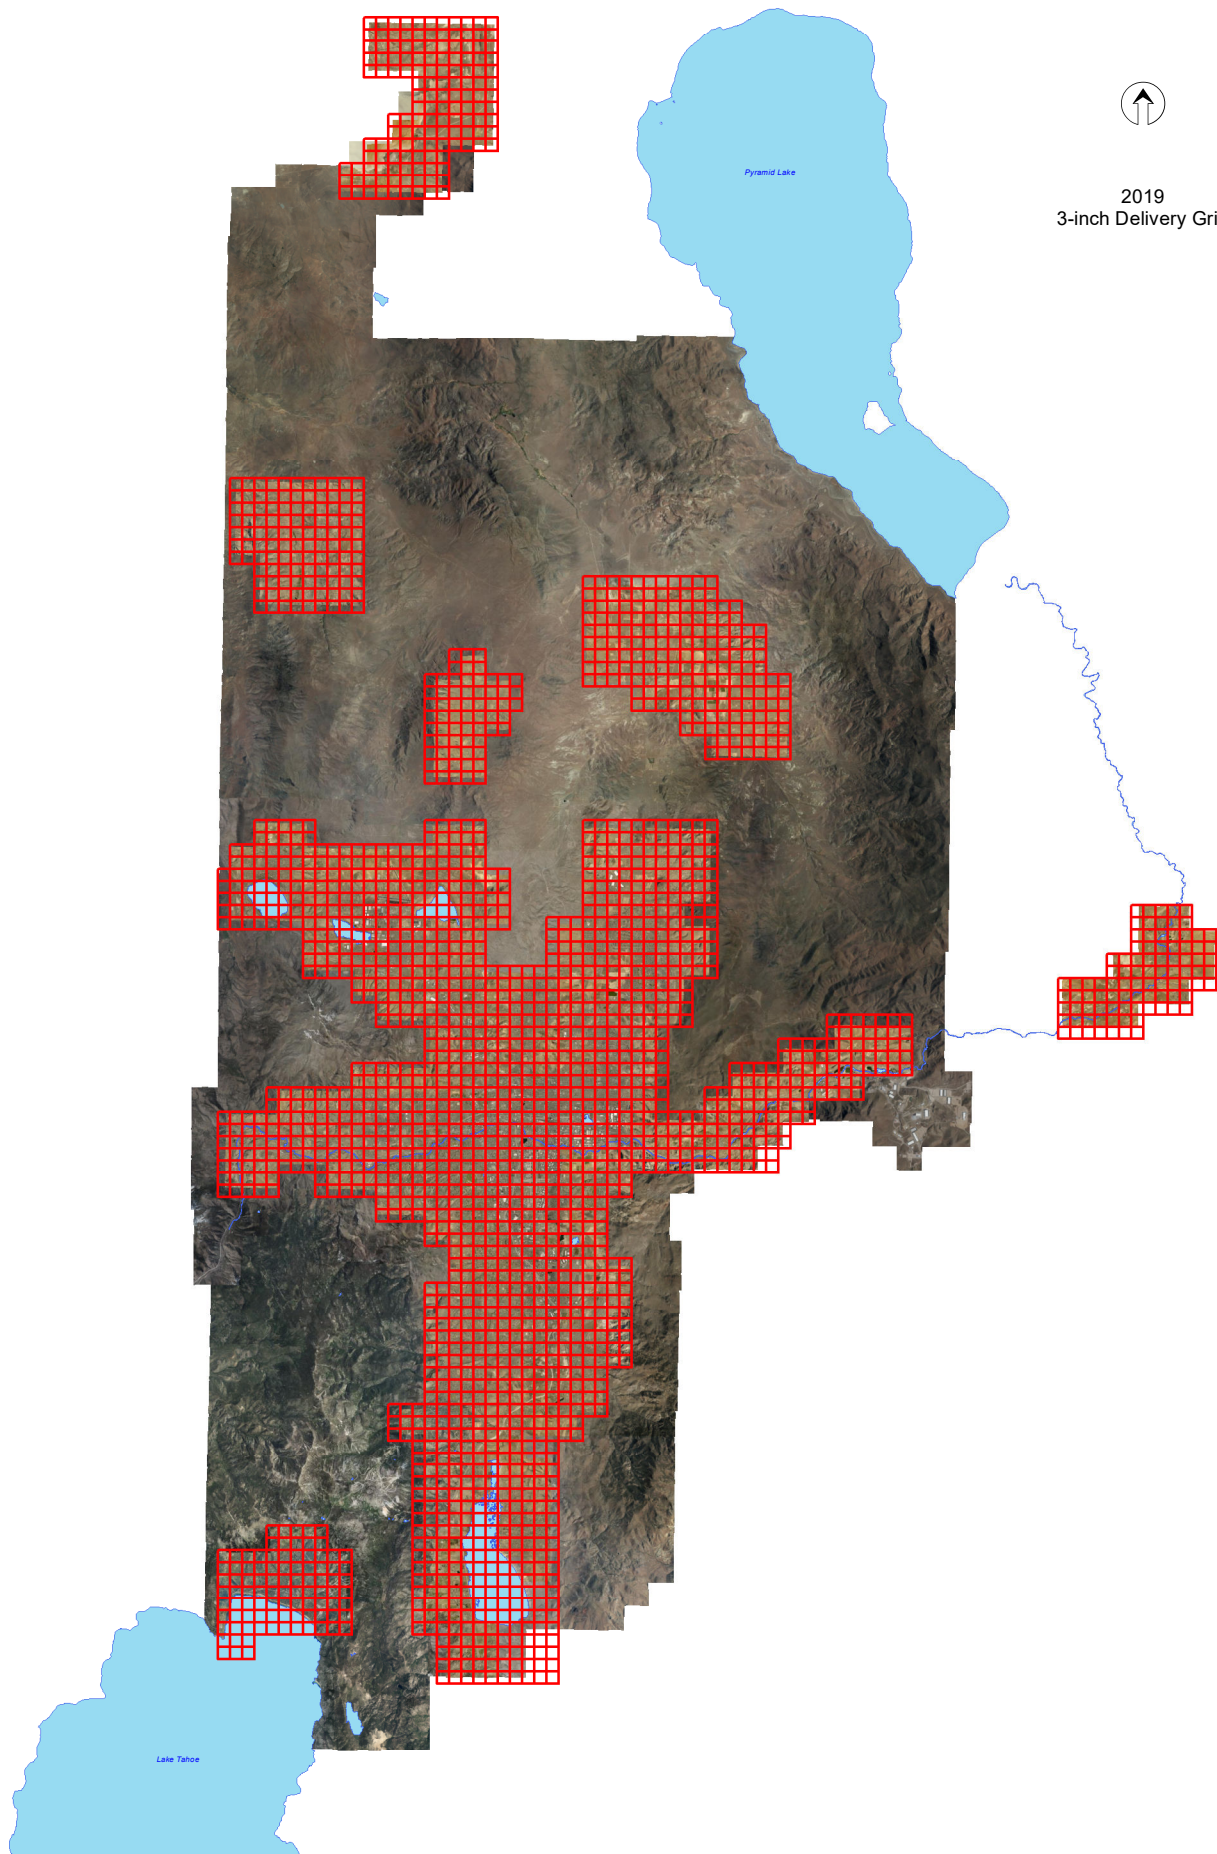

Pyramid Lake

Lake Tahoe

- NVWASH_9in_Delivery_Grid
- NVWASH-9inAP-OrthoImageFrames

As of 11/26/2019

2019
3-inch Delivery Grid

2019
6-inch Delivery Grid

2019
9-inch Delivery Grid