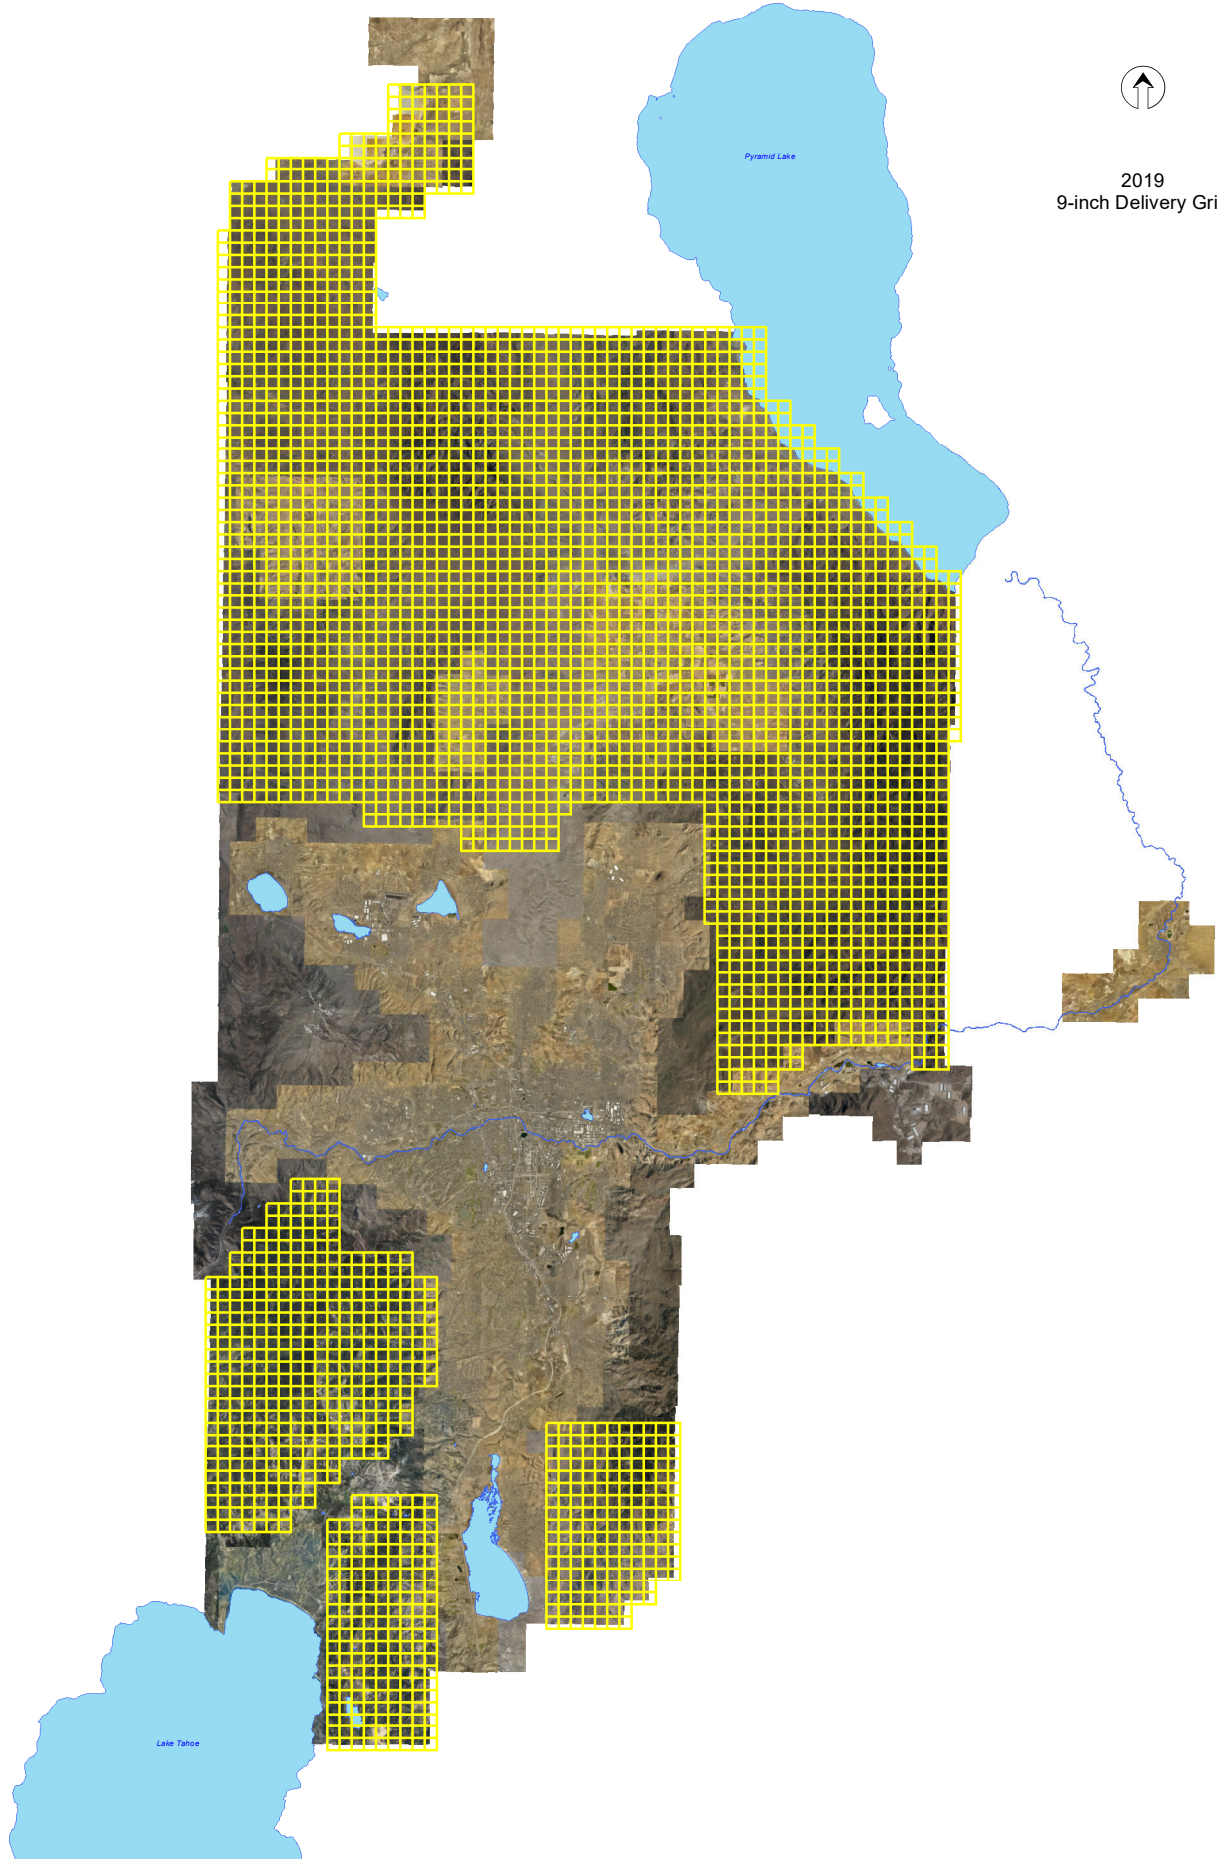

Pyramid Lake

Lake Tahoe

- NVWASH_9in_Delivery_Grid
- NVWASH-9inAP-OrthoImageFrames

As of 11/26/2019

2019
3-inch Delivery Grid

2019
6-inch Delivery Grid

2019
9-inch Delivery Grid